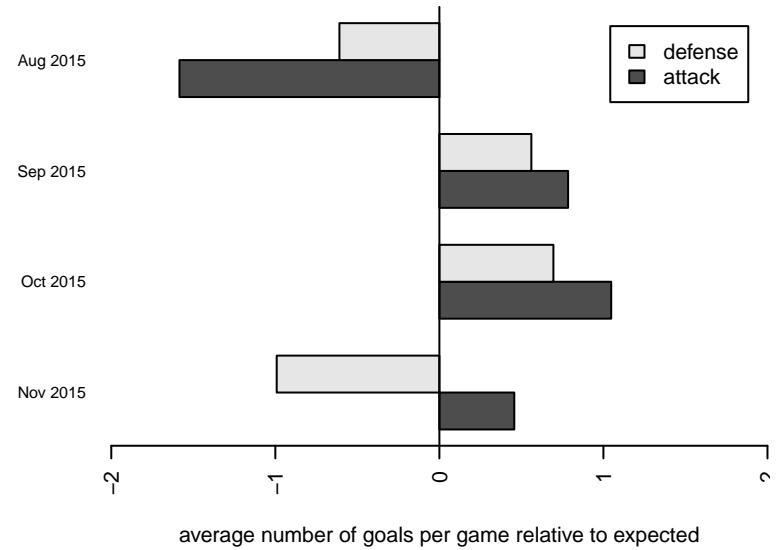

Performance relative to 13 month average