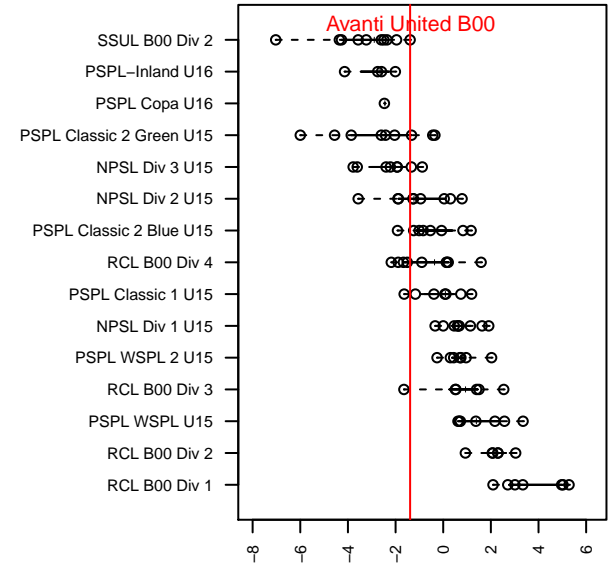

# Avanti United B00

Avanti United FC  
Tacoma, WA  
B00 total strength=1110  
attack=3.74 defense=2.3  
fall league = SSUL B00 Div 2  
notes= Baglio 2015

alt names used:  
Avanti United FC 00  
Avanti United FC 00

Venues played:  
2015 Xtreme Cup BU15  
2015 SSUL B00 Div 2

**attack and defense variance (black dot)  
relative to other teams  
and top 10 in region**

**attack and defense rating  
relative to others at age  
and all opponents in last 13 months**