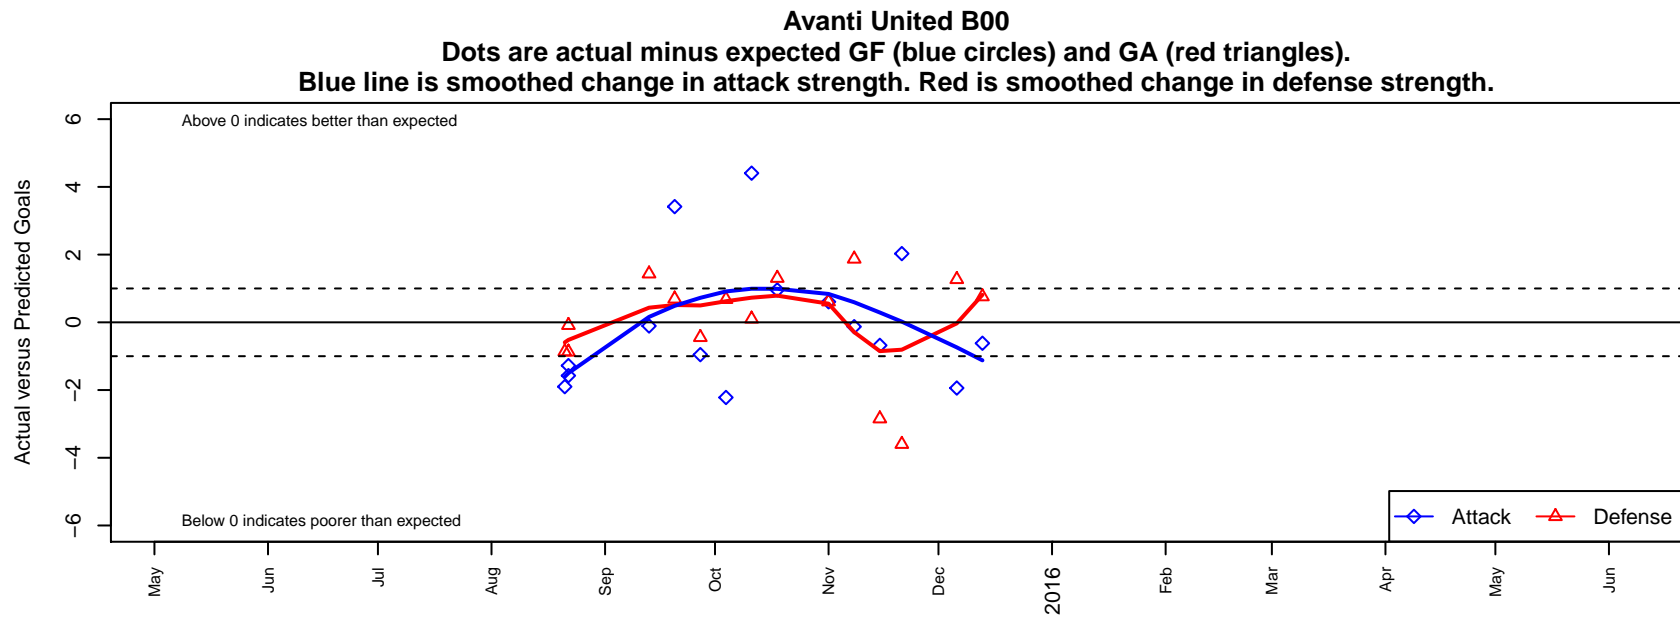

# Avanti United B00

Avanti United FC  
Tacoma, WA  
B00 total strength=1110  
attack=3.74 defense=2.3  
fall league = SSUL B00 Div 2  
notes= Baglio 2015

alt names used:  
Avanti United FC 00  
Avanti United FC 00

Venues played:  
2015 Xtreme Cup BU15  
2015 SSUL B00 Div 2

**attack and defense variance (black dot)  
relative to other teams  
and top 10 in region**

**attack and defense rating  
relative to others at age  
and all opponents in last 13 months**